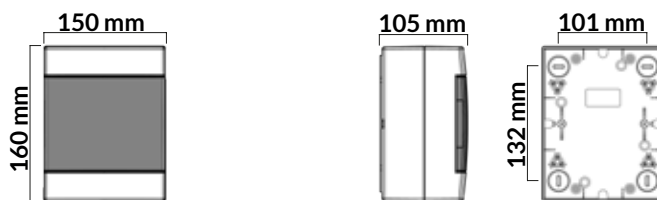

CENTRALINO 4 MODULI CON PORTELLO 4 MODULE SWITCHBOARD WITH DOOR

Codice Code	Modules Modules	Colore Colour	Portello Door	Potenza dissipabile W Dissipating power W	Pz.
SA014304	4	Bianco White	Fumè	10	24
SA014404	4	Grigio Grey	Fumè	10	24