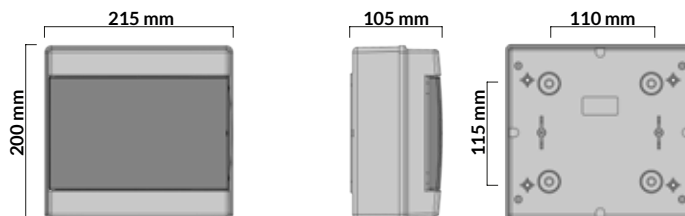

CENTRALINO 8 MODULI - 8 MODULES SWITCHBOARD

Codice Code	Modules Modules	Colore Colour	Portello Door	Potenza dissipabile W Dissipating power W	Pz.
SA014508	8	Grigio Grey	Fumè	12	10