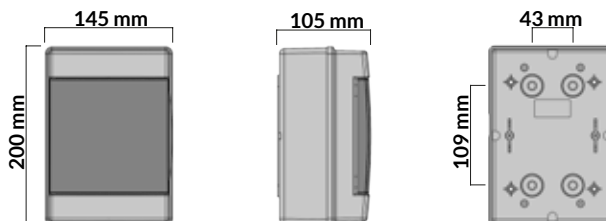

CENTRALINO 4 MODULI - 4 MODULES SWITCHBOARD

Codice Code	Modules Modules	Colore Colour	Portello Door	Potenza dissipabile W Dissipating power W	Pz.
SA014504	4	Grigio Grey	Fumè	10	20